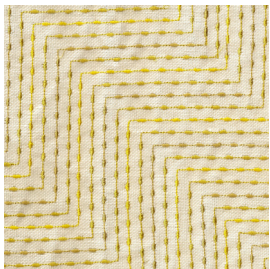

seemakrish

MANHATTAN

SKU# 1302/A

Color: Broadway Black

Content: 55% Linen 45% Wool

Width: 50" Cuttable

Repeat: 7" V, 8" H

Care: Dry Clean Only

Embroidered in India.

Cherry Lane Red

Dutch Gold

Central Park Green