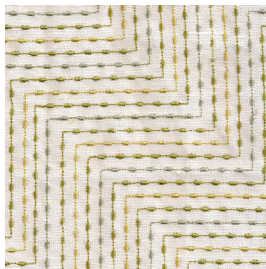

seemakrish

MANHATTAN

SKU# 1302/A

Color: Broadway Black

Content: 55% Linen 45% Wool

Width: 50" Cuttable

Repeat: 7" V, 8" H

Care: Dry Clean Only

Embroidered in India.

Cherry Lane Red

Dutch Gold

Central Park Green