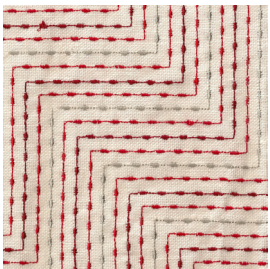

seemakrish

MANHATTAN

SKU# 1302/A

Color: Broadway Black

Content: 55% Linen 45% Wool

Width: 50" Cuttable

Repeat: 7" V, 8" H

Care: Dry Clean Only

Embroidered in India.

Cherry Lane Red

Dutch Gold

Central Park Green